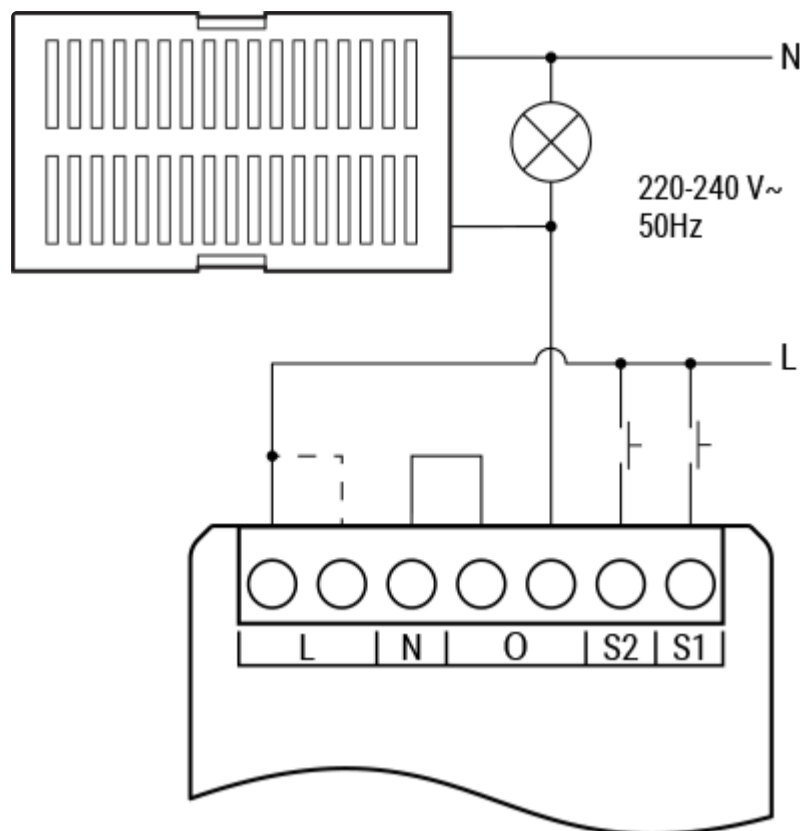

Compliance and certification

- [Shelly Bypass for Dimmer multilingual EU declaration of conformity.pdf](#)

Printed User Guide

- [Shelly Bypass for Dimmer multilingual printed user and safety guide.pdf](#)
- [Ръководство за употреба и безопасност](#)

[Privacy policy](#) / [Cookie policy](#) / [Support](#) / [FB community support](#) / [Contact us](#)

Copyright © 2026 Shelly Europe Ltd. • Powered by Scroll Viewport & Atlassian Confluence • [Reset cookie settings](#)